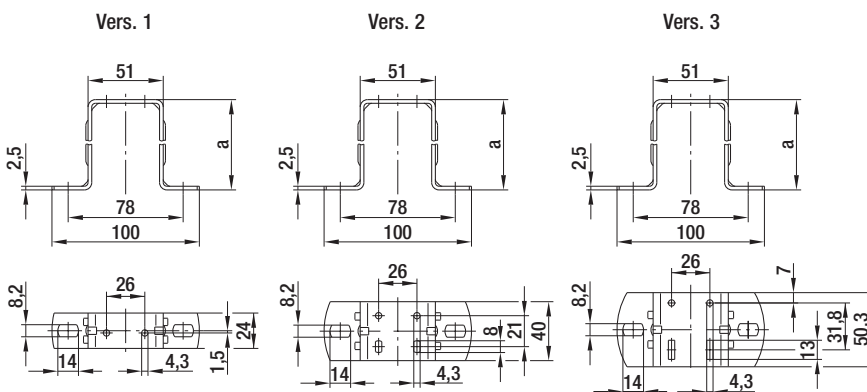

– **Material:** Sheet steel, galvanized and blue chromated

Mounting bracket - foot measure 26 mm (standard design or multi-function design)

Part no.	Size	Vers.	a
27452.71201	154	1	39,0
27452.71202	172	1	52,0
27452.71203	200	1	72,0
	230	1	72,0
27452.71204	254	1	84,0
27452.71205	254	2	84,0
27452.71206	300	2	109,0
27452.71207	300	3	109,0

subject to alterations