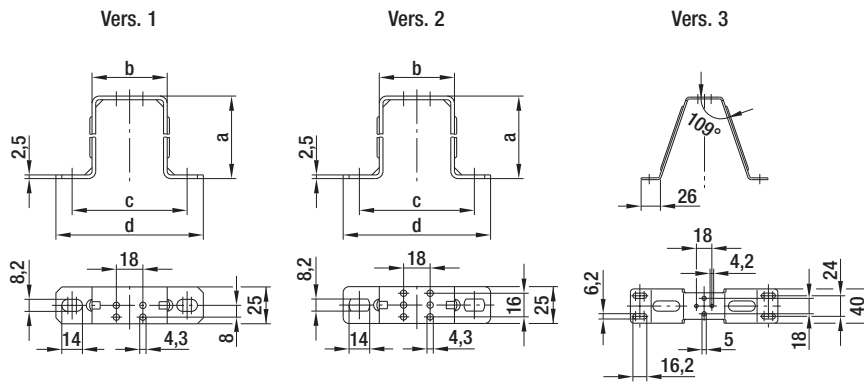

# Mounting bracket

– **Material:** Sheet steel, galvanized and blue chromated

## Mounting bracket - foot measure 18 mm (multi-function design)

Part no.	Size	Vers.	a	b	c	d
27452.71002	172	1	56,0	51,0	78,0	100,0
27452.71005	200	1	67,0	51,0	78,0	100,0
27452.71003	230	1	74,5	51,0	78,0	100,0
27452.71004	254	2	85,5	51,0	78,0	100,0
27452.71001	300	3	112,0	—	150,0	172,0

## Mounting bracket - foot measure 26 mm (standard design or multi-function design)

Part no.	Size	Vers.	a
27452.71201	154	1	39,0
27452.71202	172	1	52,0
27452.71203	200	1	72,0
	230	1	72,0
27452.71204	254	1	84,0
27452.71205	254	2	84,0
27452.71206	300	2	109,0
27452.71207	300	3	109,0